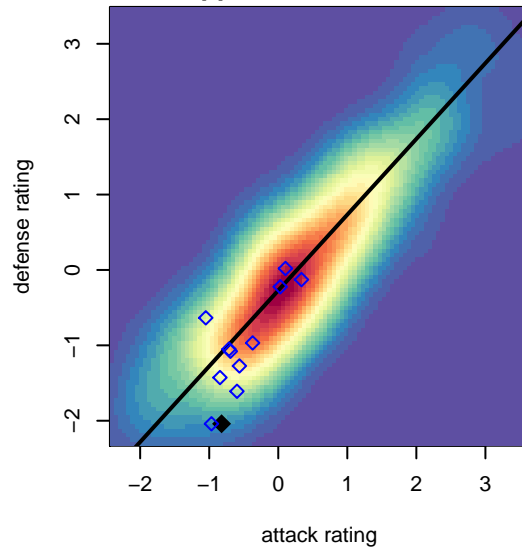

SSC Shadow United Lopez G02

Spokane SC Shadow
 Spokane, WA
 G02 total strength=392
 attack=0.44 defense=0.13
 fall league = NWL Group 1 U13
 spr league = Spr NWL U12/U13

alt names used:
 SSC SHADOW G02 UNITED LOPEZ
 SSC SHADOWSSC SHADOW UNITED LOPEZ
 SSC SHADOW G02 – UNITED LOPEZ

Venues played:
 2015 Pend Orielle Cup Silver
 2015 NWL Group 1 U13
 2015 Spr NWL U12/U13 U13

**attack and defense variance (black dot)
relative to other teams
and top 10 in region**

**attack and defense rating
relative to others at age
and all opponents in last 13 months**