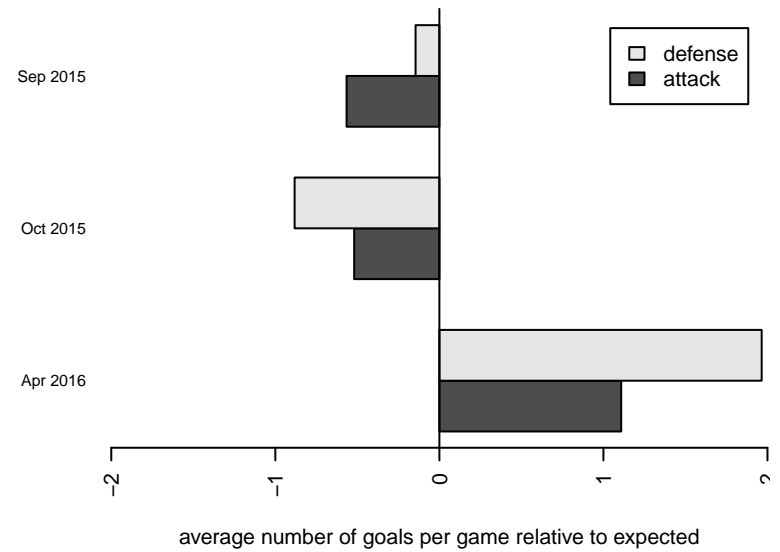

Venues played:
 2015 Pend Orielle Cup Silver
 2015 NWL Group 1 U13
 2015 Spr NWL U12/U13 U13

**attack and defense variance (black dot)
relative to other teams
and top 10 in region**

**attack and defense rating
relative to others at age
and all opponents in last 13 months**

Performance relative to 13 month average

Performance relative to 13 month average

date	home		away		venue	pred.home	pred.away
2016-04-20	CDA Sting Black G03	6	SSC Shadow United Lopez G02	0	2015 Spr NWL U12/U13 U13	2.83	1.41
2016-04-17	SSC Shadow United Hall G03	4	SSC Shadow United Lopez G02	1	2015 Spr NWL U12/U13 U13	8.30	0.46
2016-04-16	Pullman Pumas G02	0	SSC Shadow United Lopez G02	6	2015 Spr NWL U12/U13 U13	4.77	1.81
2016-03-30	SSC Shadow Elite Krum G02	5	SSC Shadow United Lopez G02	3	2015 Spr NWL U12/U13 U13	3.51	0.85
2015-10-24	SSC Shadow United Lopez G02	0	Moscow United G02	3	2015 NWL Group 1 U13	0.97	2.56
2015-10-24	SSC Shadow United Lopez G02	1	Three Rivers SC Black District G02	5	2015 NWL Group 1 U13	1.40	3.90
2015-10-17	SSC Shadow United Lopez G02	1	SSC Shadow Elite Krum G02	3	2015 NWL Group 1 U13	0.85	3.51
2015-10-03	SSC Shadow Elite Krum G02	6	SSC Shadow United Lopez G02	0	2015 NWL Group 1 U13	3.51	0.85
2015-09-26	SSC Shadow United Lopez G02	0	Pullman Pumas G02	7	2015 NWL Group 1 U13	1.81	4.77
2015-09-19	SSC Shadow United Lopez G02	1	Valley YSA Wohl G02	5	2015 NWL Group 1 U13	0.92	4.17
2015-09-13	SSC Shadow United Lopez G02	1	McKenzie United Xtreme G02	5	2015 Pend Orielle Cup Silver	1.14	4.41
2015-09-13	Valor Deatherage G02	9	SSC Shadow United Lopez G02	0	2015 Pend Orielle Cup Silver	11.64	0.37
2015-09-12	SSC Shadow United Lopez G02	0	SSC Shadow B G02	4	2015 Pend Orielle Cup Silver	0.78	5.44
2015-09-11	SSC Shadow United Lopez G02	0	WA East Team Sky G02	11	2015 Pend Orielle Cup Silver	0.37	9.70