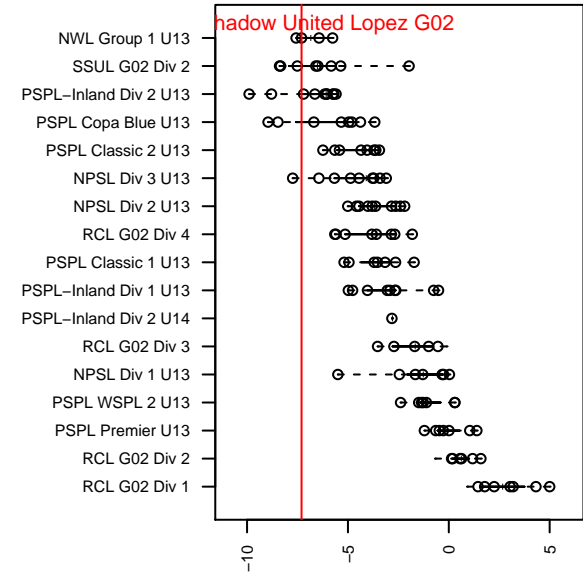

SSC Shadow United Lopez G02

Spokane SC Shadow
 Spokane, WA
 G02 total strength=392
 attack=0.44 defense=0.13
 fall league = NWL Group 1 U13
 spr league = Spr NWL U12/U13

alt names used:
 SSC SHADOW G02 UNITED LOPEZ
 SSC SHADOWSSC SHADOW UNITED LOPEZ
 SSC SHADOW G02 – UNITED LOPEZ

Venues played:
 2015 Pend Orielle Cup Silver
 2015 NWL Group 1 U13
 2015 Spr NWL U12/U13 U13

**attack and defense variance (black dot)
relative to other teams
and top 10 in region**

**attack and defense rating
relative to others at age
and all opponents in last 13 months**