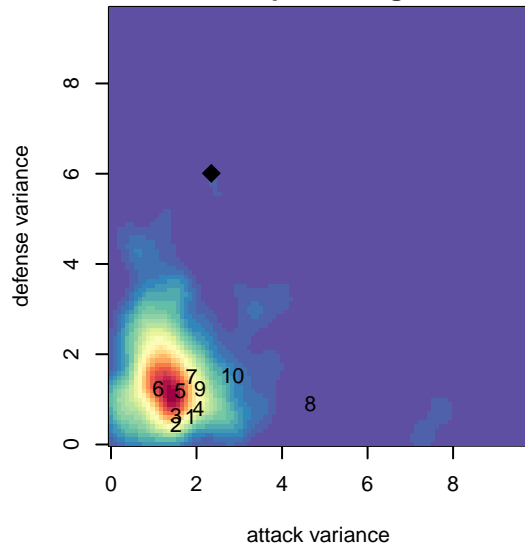

SSC Shadow United Lopez G02

Spokane SC Shadow
 Spokane, WA
 G02 total strength=392
 attack=0.44 defense=0.13
 fall league = NWL Group 1 U13
 spr league = Spr NWL U12/U13

alt names used:
 SSC SHADOW G02 UNITED LOPEZ
 SSC SHADOWSSC SHADOW UNITED LOPEZ
 SSC SHADOW G02 – UNITED LOPEZ

Venues played:
 2015 Pend Orielle Cup Silver
 2015 NWL Group 1 U13
 2015 Spr NWL U12/U13 U13

**attack and defense variance (black dot)
relative to other teams
and top 10 in region**

**attack and defense rating
relative to others at age
and all opponents in last 13 months**