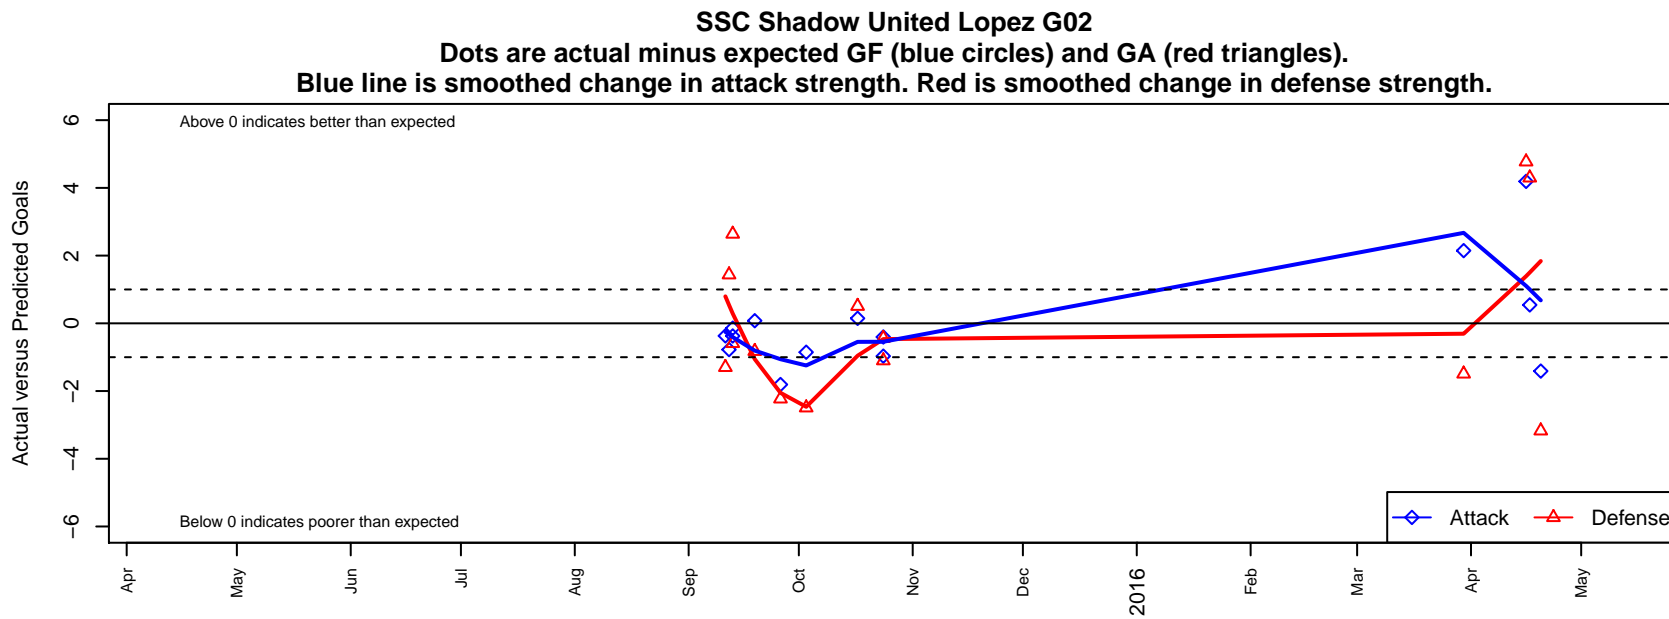

SSC Shadow United Lopez G02

Spokane SC Shadow
 Spokane, WA
 G02 total strength=392
 attack=0.44 defense=0.13
 fall league = NWL Group 1 U13
 spr league = Spr NWL U12/U13

alt names used:
 SSC SHADOW G02 UNITED LOPEZ
 SSC SHADOWSSC SHADOW UNITED LOPEZ
 SSC SHADOW G02 – UNITED LOPEZ

Venues played:
 2015 Pend Orielle Cup Silver
 2015 NWL Group 1 U13
 2015 Spr NWL U12/U13 U13

**attack and defense variance (black dot)
relative to other teams
and top 10 in region**

**attack and defense rating
relative to others at age
and all opponents in last 13 months**