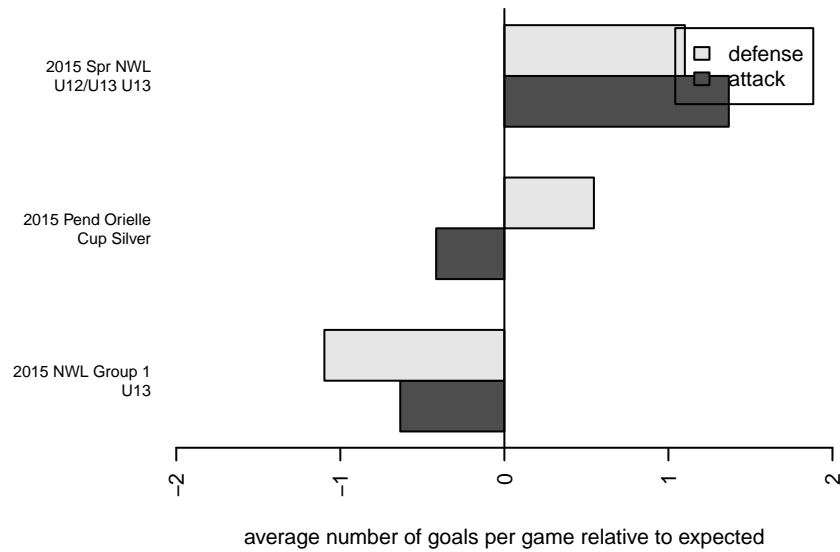

Venues played:
 2015 Pend Orielle Cup Silver
 2015 NWL Group 1 U13
 2015 Spr NWL U12/U13 U13

**attack and defense variance (black dot)
relative to other teams
and top 10 in region**

**attack and defense rating
relative to others at age
and all opponents in last 13 months**

Performance relative to 13 month average

Performance relative to 13 month average

date	home		away		venue	pred.home	pred.away
2016-04-20	CDA Sting Black G03	6	SSC Shadow United Lopez G02	0	2015 Spr NWL U12/U13 U13	2.83	1.41
2016-04-17	SSC Shadow United Hall G03	4	SSC Shadow United Lopez G02	1	2015 Spr NWL U12/U13 U13	8.30	0.46
2016-04-16	Pullman Pumas G02	0	SSC Shadow United Lopez G02	6	2015 Spr NWL U12/U13 U13	4.77	1.81
2016-03-30	SSC Shadow Elite Krum G02	5	SSC Shadow United Lopez G02	3	2015 Spr NWL U12/U13 U13	3.51	0.85
2015-10-24	SSC Shadow United Lopez G02	0	Moscow United G02	3	2015 NWL Group 1 U13	0.97	2.56
2015-10-24	SSC Shadow United Lopez G02	1	Three Rivers SC Black District G02	5	2015 NWL Group 1 U13	1.40	3.90
2015-10-17	SSC Shadow United Lopez G02	1	SSC Shadow Elite Krum G02	3	2015 NWL Group 1 U13	0.85	3.51
2015-10-03	SSC Shadow Elite Krum G02	6	SSC Shadow United Lopez G02	0	2015 NWL Group 1 U13	3.51	0.85
2015-09-26	SSC Shadow United Lopez G02	0	Pullman Pumas G02	7	2015 NWL Group 1 U13	1.81	4.77
2015-09-19	SSC Shadow United Lopez G02	1	Valley YSA Wohl G02	5	2015 NWL Group 1 U13	0.92	4.17
2015-09-13	SSC Shadow United Lopez G02	1	McKenzie United Xtreme G02	5	2015 Pend Orielle Cup Silver	1.14	4.41
2015-09-13	Valor Deatherage G02	9	SSC Shadow United Lopez G02	0	2015 Pend Orielle Cup Silver	11.64	0.37
2015-09-12	SSC Shadow United Lopez G02	0	SSC Shadow B G02	4	2015 Pend Orielle Cup Silver	0.78	5.44
2015-09-11	SSC Shadow United Lopez G02	0	WA East Team Sky G02	11	2015 Pend Orielle Cup Silver	0.37	9.70